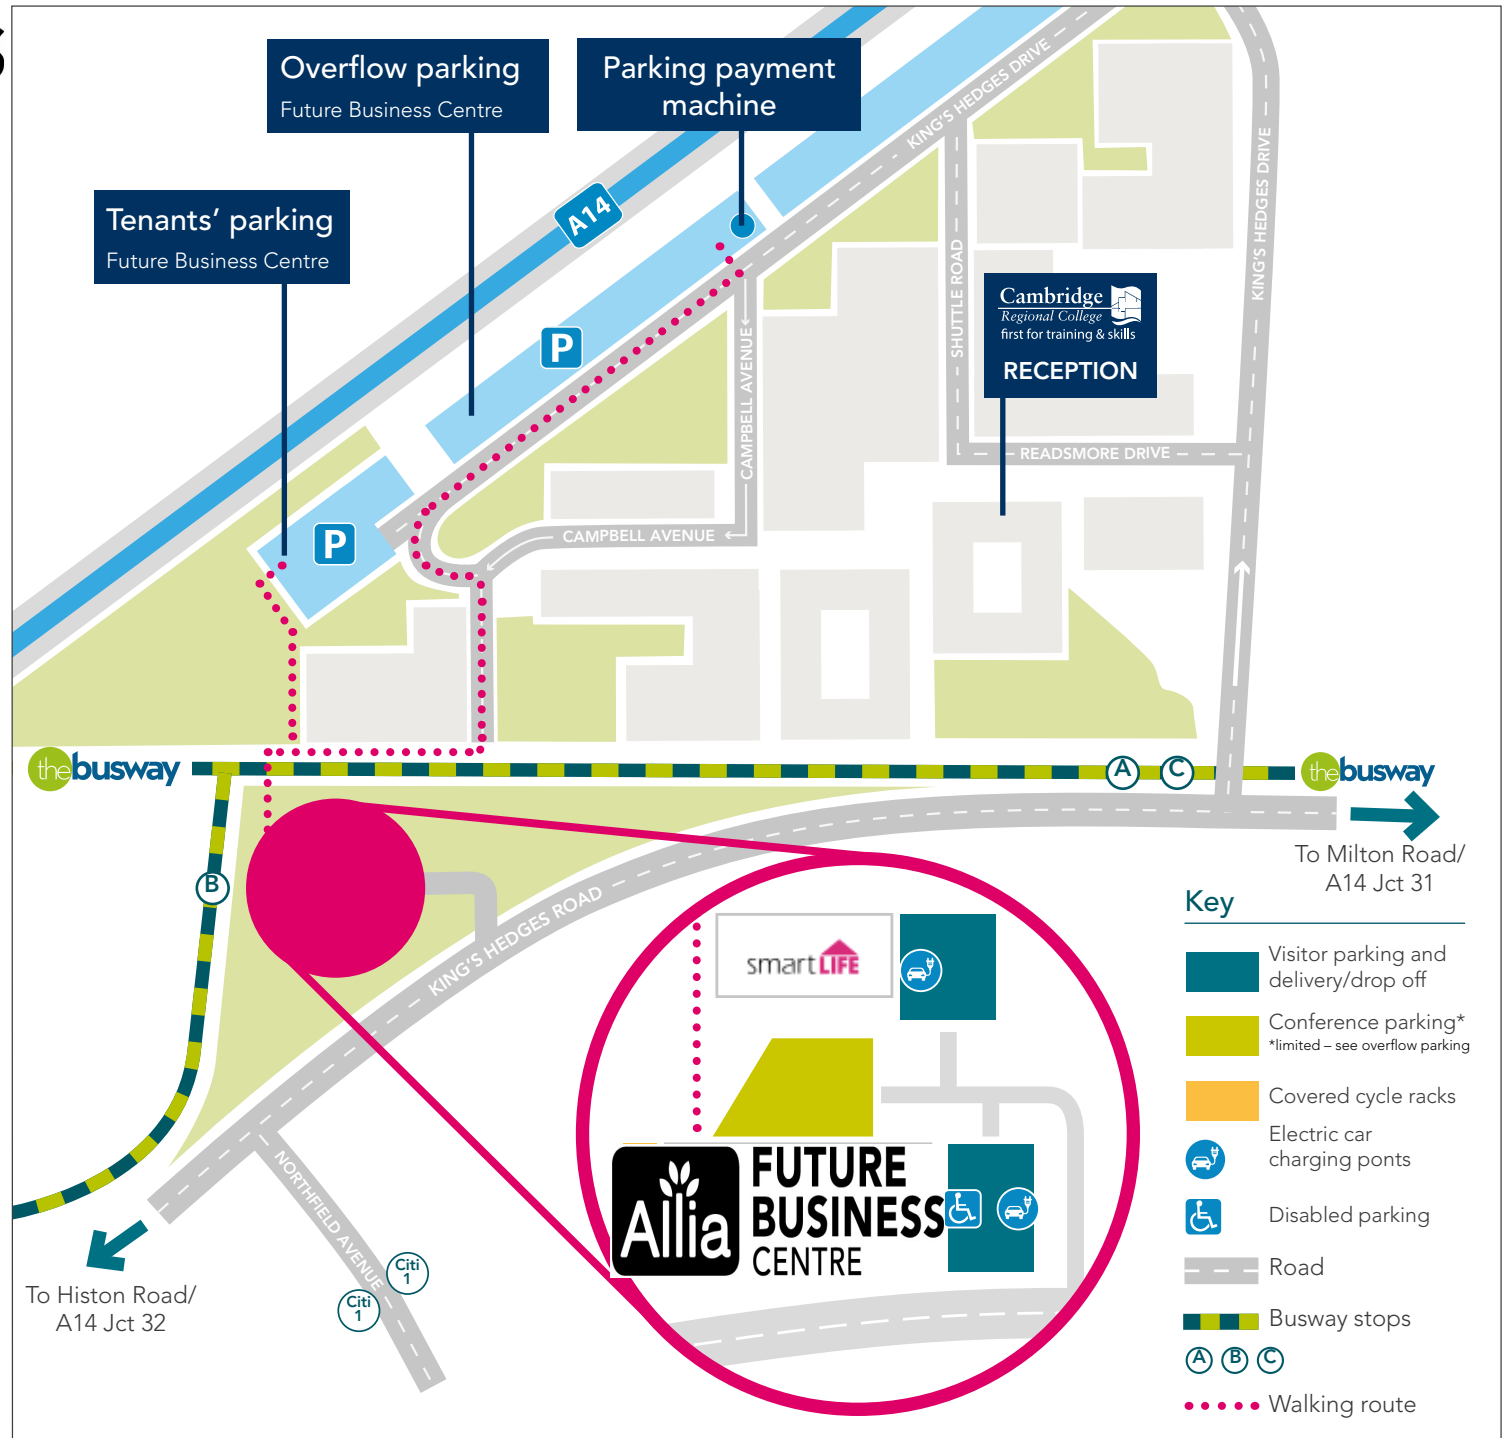

FUTURE BUSINESS CENTRE

Visiting us

King's Hedges Road
Cambridge
CB4 2HY

For SAT NAV please
use CB4 2HY

Public transport

There are excellent public transport options to and from the Future Business Centre. Route B on the busway stops immediately behind the Centre. Route A and C stop at Cambridge Regional College further along. You can also use the Citi 1 service from Cambridge city centre towards Arbury and get off at Northfield Avenue.

Driving and parking

There is limited visitor parking on site, with further parking available at our overflow car park. Disabled parking spaces are immediately outside the Centre.

If Centre parking is full, try the overflow parking at Cambridge Regional College, enter via King's Hedges Drive.

Parking is £2 a day, with payment at the machine by debit or credit card.

Walk from the Cambridge Regional College car park to the Future Business Centre following the route marked.

Need help?

Phone reception: 01223 781200

futurebusinesscentre.co.uk

Key

- Visitor parking and delivery/drop off
- Conference parking*
*limited - see overflow parking
- Covered cycle racks
- Electric car charging points
- Disabled parking
- Road
- Busway stops
- A B C
- Walking route